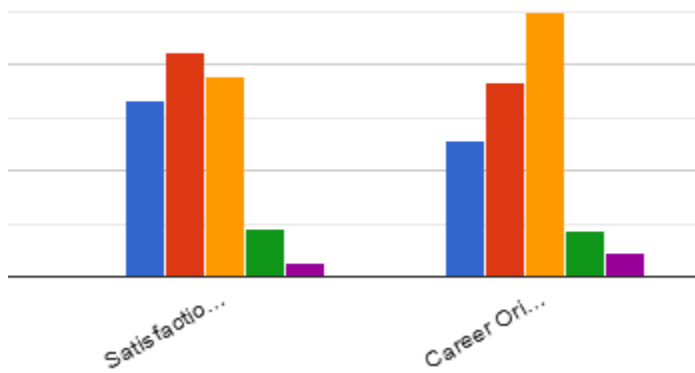

Students Satisfaction Index as reflected in survey

S.no	Question	Students Satisfaction In Percentage (Percentage of Students given Rating on 05 Point scale)				
		Excellent %	Very Good %	Good %	Satisfactory %	Unsatisfactory %
1.	Give rating on faculty members	31	29	33	06	01
2.	Give rating on Laboratory equipments	17	29	43	07	04
3.	Give rating on Classroom	18	28	40	09	05
4.	Give rating on Sports and Cultural facilities	20	30	39	07	04
5.	Give rating on Library Facilities	23	29	35	08	05
6.	Give rating on Sanitation facilities during Covid-19	23	30	36	08	03
7.	Give rating on Green and clean Campus (environment)	51	27	18	03	01
8.	Give rating on Teacher Student Relationship	37	34	24	04	01
9.	Give rating on Satisfaction you got during yours study in the college	26	34	30	08	02
10.	Give rating on Career oriented courses	20	29	40	07	04
11.	Is anyone detected Corona + ve in your family	01% students responded yes (corona positive) and 99% students responded No (Corona Negative).				
12.	In the present situation are you willing to come to college	67% students responded yes (willing to come) and 33% students responded No (willing to come).				

Students Satisfaction index at a glance