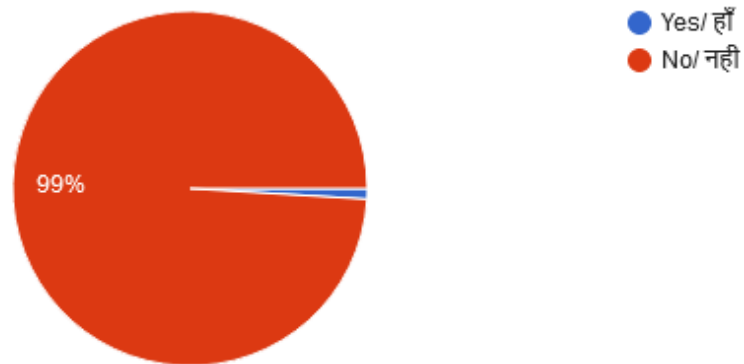

Weblink of SSS is provided on college website

<https://docs.google.com/forms/d/1OpR1tSGm8AEIZG9d3w8ALybeam5vWaEZjWXEVZPuJY4/edit>

The result of SSS is summarized as below

- Total 1255 responses are obtained from the students of UG & PG level program.
- 60% UG (student) (B.A., B.B.A., B.Com., B.Hsc. & B.Sc.) Participated in the survey.
- 40% PG students (M.A., M.Com., M.Hsc. & M.Sc) Participated in the survey.

Class/ कक्षा

1,255 responses

Subject Group/ विषय समूह

1,255 responses

Students Satisfaction Index as reflected in survey

S.no	Question	Students Satisfaction In Percentage (Percentage of Students given Rating on 05 Point scale)				
		Excellent %	Very Good %	Good %	Satisfactory %	Unsatisfactory %
1.	Give rating on faculty members	31	29	33	06	01
2.	Give rating on Laboratory equipments	17	29	43	07	04
3.	Give rating on Classroom	18	28	40	09	05
4.	Give rating on Sports and Cultural facilities	20	30	39	07	04
5.	Give rating on Library Facilities	23	29	35	08	05
6.	Give rating on Sanitation facilities during Covid-19	23	30	36	08	03
7.	Give rating on Green and clean Campus (environment)	51	27	18	03	01
8.	Give rating on Teacher Student Relationship	37	34	24	04	01
9.	Give rating on Satisfaction you got during yours study in the college	26	34	30	08	02
10.	Give rating on Career oriented courses	20	29	40	07	04
11.	Is anyone detected Corona + ve in your family	01% students responded yes (corona positive) and 99% students responded No (Corona Negative).				
12.	In the present situation are you willing to come to college	67% students responded yes (willing to come) and 33% students responded No (willing to come).				

Students Satisfaction index at a glance

Is any one detected Corona Positive in your Family? क्या आपके परिवार में कोई कोरोना संक्रमित पाया गया?

1,255 responses

In the Present situation are you willing to come to college? / इस महामारी की स्थिति में आप कॉलेज में आने के इच्छुक हैं?