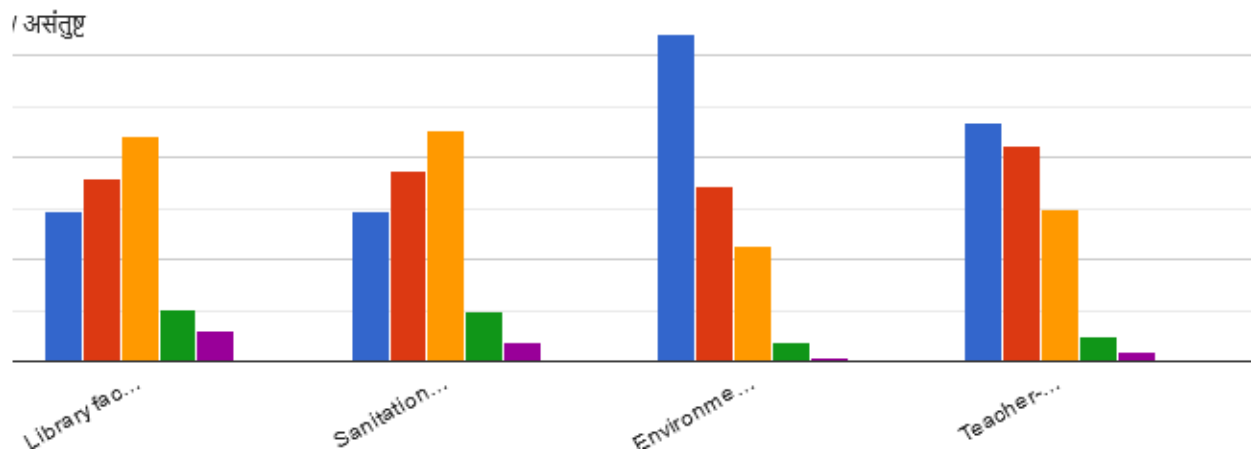

Students Satisfaction Index as reflected in survey

S.no	Question	Students Satisfaction In Percentage (Percentage of Students given Rating on 05 Point scale)				
		Excellent %	Very Good %	Good %	Satisfactory %	Unsatisfactory %
1.	Give rating on faculty members	31	29	33	06	01
2.	Give rating on Laboratory equipments	17	29	43	07	04
3.	Give rating on Classroom	18	28	40	09	05
4.	Give rating on Sports and Cultural facilities	20	30	39	07	04
5.	Give rating on Library Facilities	23	29	35	08	05
6.	Give rating on Sanitation facilities during Covid-19	23	30	36	08	03
7.	Give rating on Green and clean Campus (environment)	51	27	18	03	01
8.	Give rating on Teacher Student Relationship	37	34	24	04	01
9.	Give rating on Satisfaction you got during yours study in the college	26	34	30	08	02
10.	Give rating on Career oriented courses	20	29	40	07	04
11.	Is anyone detected Corona + ve in your family	01% students responded yes (corona positive) and 99% students responded No (Corona Negative).				
12.	In the present situation are you willing to come to college	67% students responded yes (willing to come) and 33% students responded No (willing to come).				

Students Satisfaction index at a glance