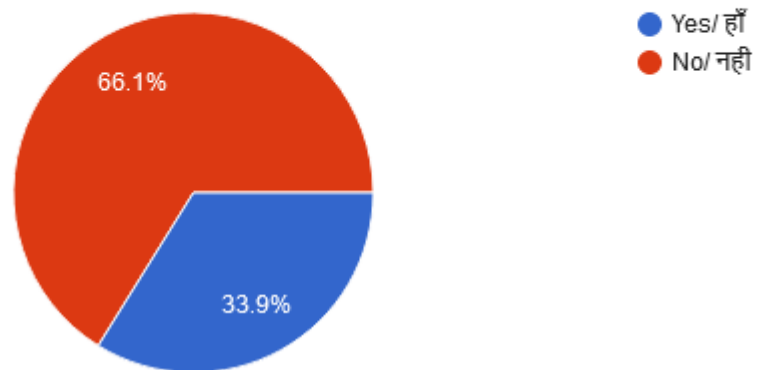

Students Satisfaction index at a glance

Is any one detected Corona Positive in your Family? क्या आपके परिवार में कोई कोरोना संक्रमित पाया गया?

1,255 responses

In the Present situation are you willing to come to college? / इस महामारी की स्थिति में आप कॉलेज में आने के इच्छुक हैं?

1,255 responses

Action taken Report On Students Satisfaction Survey

Following Action have been taken as per rating given by the students

The ATR is made available on Institutional Websites.

S.no	Aspects which needs Improvement	Action taken
1.	Laboratory equipments (04% students given lowest rating on this aspects)	New Laboratory (Zoology Department) is under constructions. Equipments are purchase according to the need .
2.	Classroom (05% students given lowest rating on this aspects)	One new academic block with 6 big classrooms made available and one more bigger academic block is under constructions.
3.	Sports and cultural facilities (04% students given lowest rating on this aspects)	One new big multipurpose Playground is made available for students
4.	Library (05% students given lower rating on this aspects)	New building for Library is about to be completed
5.	Career Oriented courses (04% students given lowest rating on this aspects)	Two certificated courses (1- Account executive, 2- Computer hardware and networking) were organized by career counseling cell in collaboration with MSME technology centre. More career oriented courses are in the pipeline.