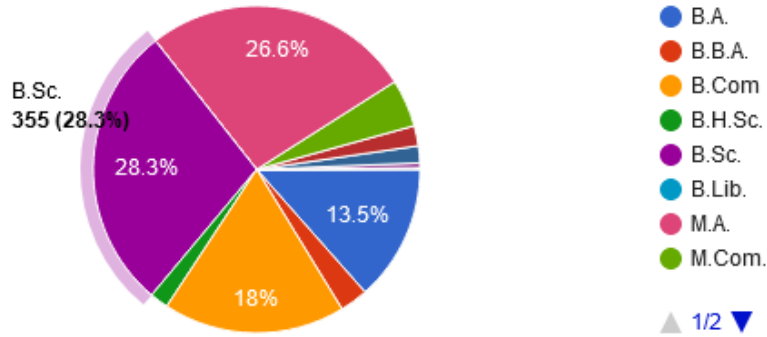

Weblink of SSS is provided on college website

<https://docs.google.com/forms/d/1OpR1tSGm8AEIZG9d3w8ALybeam5vWaEZjWXEVZPuJY4/edit>

The result of SSS is summarized as below

- Total 1255 responses are obtained from the students of UG & PG level program.
- 60% UG (student) (B.A., B.B.A., B.Com., B.Hsc. & B.Sc.) Participated in the survey.
- 40% PG students (M.A., M.Com., M.Hsc. & M.Sc) Participated in the survey.

Class/ कक्षा

1,255 responses

Subject Group/ विषय समूह

1,255 responses

Students Satisfaction Index as reflected in survey

S.no	Question	Students Satisfaction In Percentage (Percentage of Students given Rating on 05 Point scale)				
		Excellent %	Very Good %	Good %	Satisfactory %	Unsatisfactory %
1.	Give rating on faculty members	31	29	33	06	01
2.	Give rating on Laboratory equipments	17	29	43	07	04
3.	Give rating on Classroom	18	28	40	09	05
4.	Give rating on Sports and Cultural facilities	20	30	39	07	04
5.	Give rating on Library Facilities	23	29	35	08	05
6.	Give rating on Sanitation facilities during Covid-19	23	30	36	08	03
7.	Give rating on Green and clean Campus (environment)	51	27	18	03	01
8.	Give rating on Teacher Student Relationship	37	34	24	04	01
9.	Give rating on Satisfaction you got during yours study in the college	26	34	30	08	02
10.	Give rating on Career oriented courses	20	29	40	07	04
11.	Is anyone detected Corona + ve in your family	01% students responded yes (corona positive) and 99% students responded No (Corona Negative).				
12.	In the present situation are you willing to come to college	67% students responded yes (willing to come) and 33% students responded No (willing to come).				